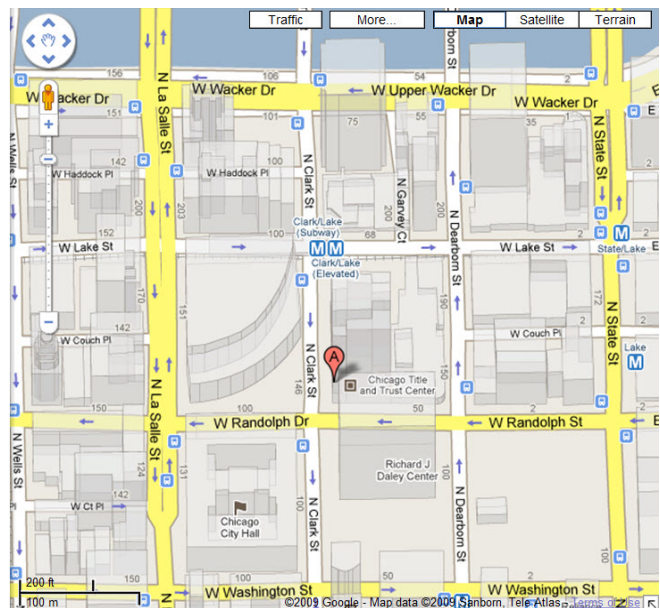

Here's How to Find Bosch Software Innovations!

From O'Hare International Airport

- ▶ Exit the airport. Take I-190 East to Chicago and drive for 3 miles.
- ▶ Merge onto I-90 East and drive for 13 miles.
- ▶ Merge onto I-94 East and drive for 8 miles.
- ▶ Take Exit 50B. Merge onto Ohio Street and drive for 1.5 miles.
- ▶ Turn right onto Clark Street and drive for .5 miles to Randolph Street. The building is on your left.
- ▶ For parking, turn left onto Lake Street (one block before Randolph Street) and proceed one-half block. The parking garage is on your right.

From Midway Airport

- ▶ Exit the airport. Take West Airport Drive for .6 miles.
- ▶ Turn right, heading north, onto South Cicero Avenue / IL-50 and drive for 1.8 miles.
- ▶ Turn right onto Stevenson Expressway / IL-55 North and drive for 4.7 miles.
- ▶ Take Exit 292A. Merge onto the Dan Ryan Expressway / I-90 West / I-94 West and drive for 3.5 miles.
- ▶ Take Exit 51A. Merge onto Lake Street and drive for .9 miles until Clark Street.
- ▶ Turn right onto Clark Street and drive one block. The building is on your left.
- ▶ For parking, continue on Lake Street for another ½ block. The parking garage is on your right.