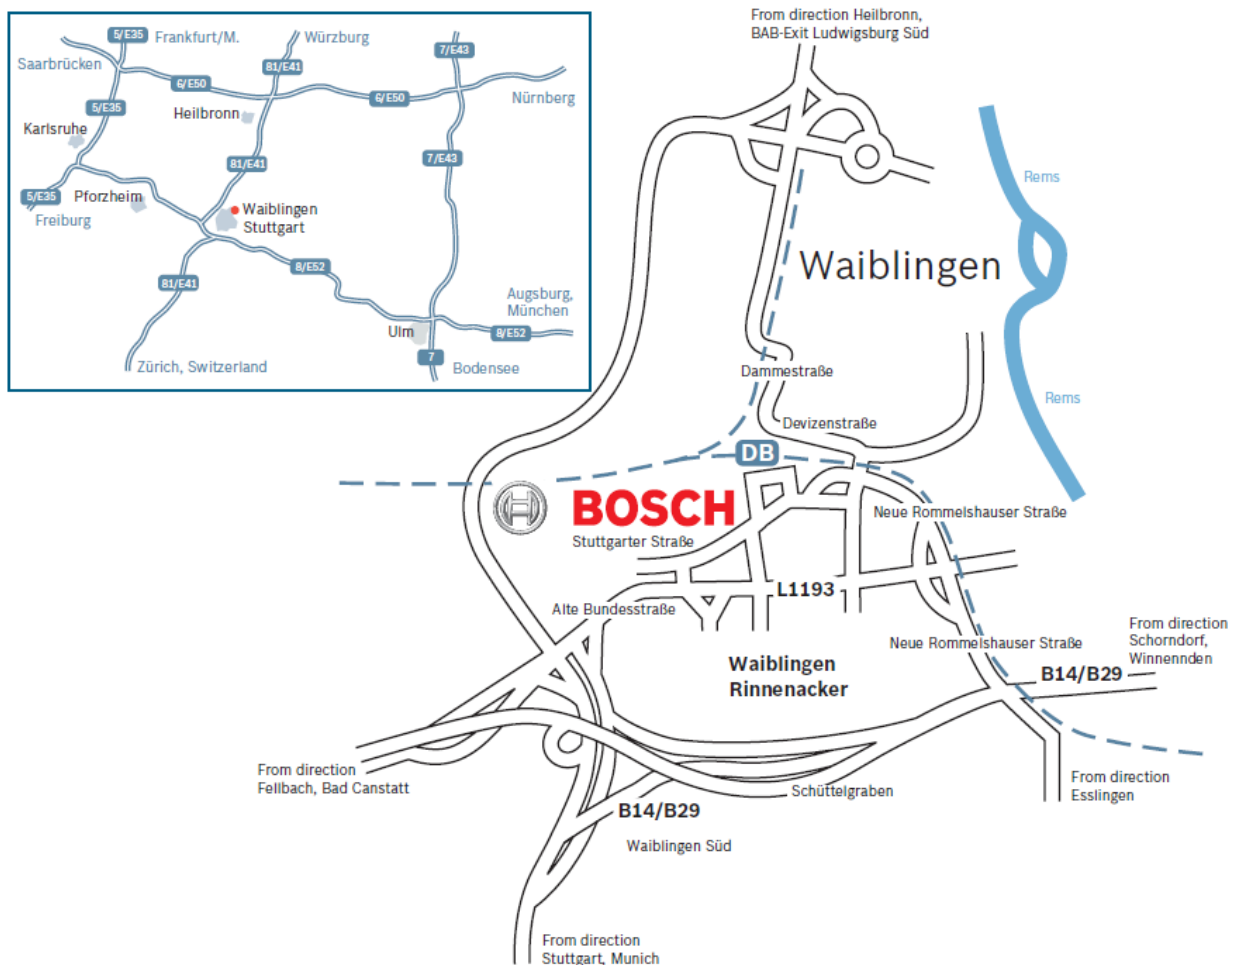

How to find us:

Arriving by car

From direction Heilbronn

A81, exit Ludwigsburg-Süd, over Ludwigsburg, Remseck am Neckar and Hegnach direction Waiblingen, Traffic circle near entrance Waiblingen direction B14/ Waiblingen (K1910), Direction Waiblingen-Zentrum, follow the signs to Bosch Verpackungstechnik

From direction Bad Cannstatt

Follow the signs to Waiblingen over Fellbach

From direction Schorndorf B29/Winnenden B14

B14, exit Waiblingen-Süd, follow the signs Bosch Verpackungstechnik

Arriving by public transportation

From direction Stuttgart-Airport

S2/S3 over main station Stuttgart direction Schorndorf/Backnang towards Waiblingen, train station undercrossing direction Rinnenäcker, behind Post company turn right to plant Bosch Verpackungstechnik

From direction main station Stuttgart

S2/S3 direction Schorndorf/Backnang towards Waiblingen, Train station undercrossing direction Rinnenäcker, behind Post company turn right to plant Bosch Verpackungstechnik